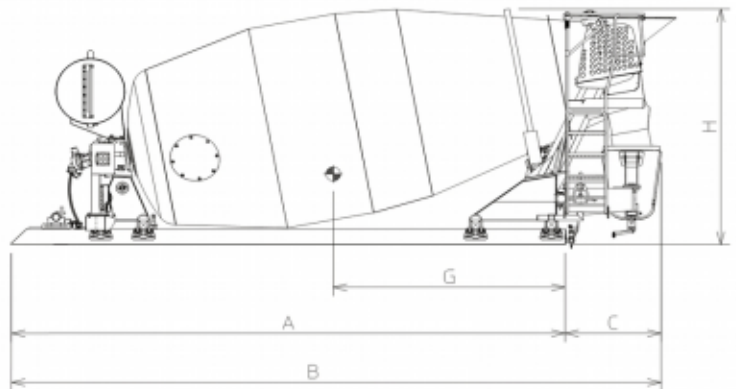

Concrete Mixer

Technical data

		9	12
Drum			
Nominal capacity	m^3	9	12
Geometric volume	m^3	16.01	20.2
Filling ratio	%	56	59.5
Water line	m^3	10	13.21
Rotation speed	<i>r.p.m.</i>	14	14
Diameter	<i>mm</i>	2350	2350
Rollers	<i>n</i>	2 + 2	2 + 2
Water pump output	<i>l/min</i>	560	560
Water pump pressure	<i>bar</i>	4	4
Water meter scale	<i>l</i>	0 ÷ 500	0 ÷ 500
Water tank capacity	<i>l</i>	800	1200
Driven by			
P.T.O.o / Separate engine u		o / u	o
Dimension			
A - min. length of frame	<i>mm</i>	6100 / 6300	6935
B - min. length of mixer	<i>mm</i>	7300 / 7500	8170
C - overhang	<i>mm</i>	1175	1200
G - center of gravity (empty)	<i>mm</i>	2445 / 2770	2940
H - max. height	<i>mm</i>	2750	2800
Max width	<i>mm</i>	2440	2440
Total weight (empty) *	<i>Kg</i>	4780 / 5334	5490
Truck Specification			
Axles		3 - 4	4

* Weight may vary $\pm 5\%$ according to DIN 70200

Technical data and characteristics subject to modifications without notice

Concrete Mixer

Product description

The Dmix Heavy Duty Series has been conceived with a robust design to meet most demanding jobsite requirements in terms of reliability, high payload capacity and ease of use.