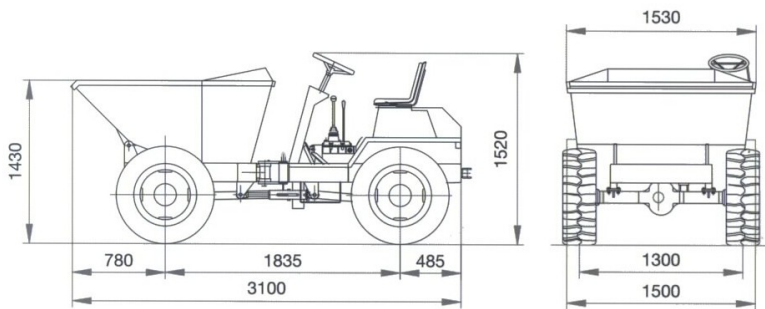

Dmix International

**Articulated dumper with manual transmission, frontal tipping,
Capacity 1200/1400 litres, max. safe load capacity 3.000 kg**

DS-3000

TECHNICAL SPECIFICATIONS

Engine:	Lombardini Diesel 2 cylinders 20.4 HP air cooled Made in Italy
Clutch:	Dry, single plate
Gears:	4 speed forward and 4 reverse with inverter Made in Italy
Traction:	4 wheel drive
Tipping:	Frontal Hydraulic
Braking system:	Hydraulic drum brakes
Parking:	Hand-operated parking brake
Steering:	Hydraulic power assisted
Starting:	Electric 12 V
Unladen weight:	3000 Kg approx.
Skip capacity:	1200 l water / 1300 l struck / 1400 l heaped
Payload:	1000 kg
Tyres:	7.50/16
Drive Seat:	fixed at rear with safety belt